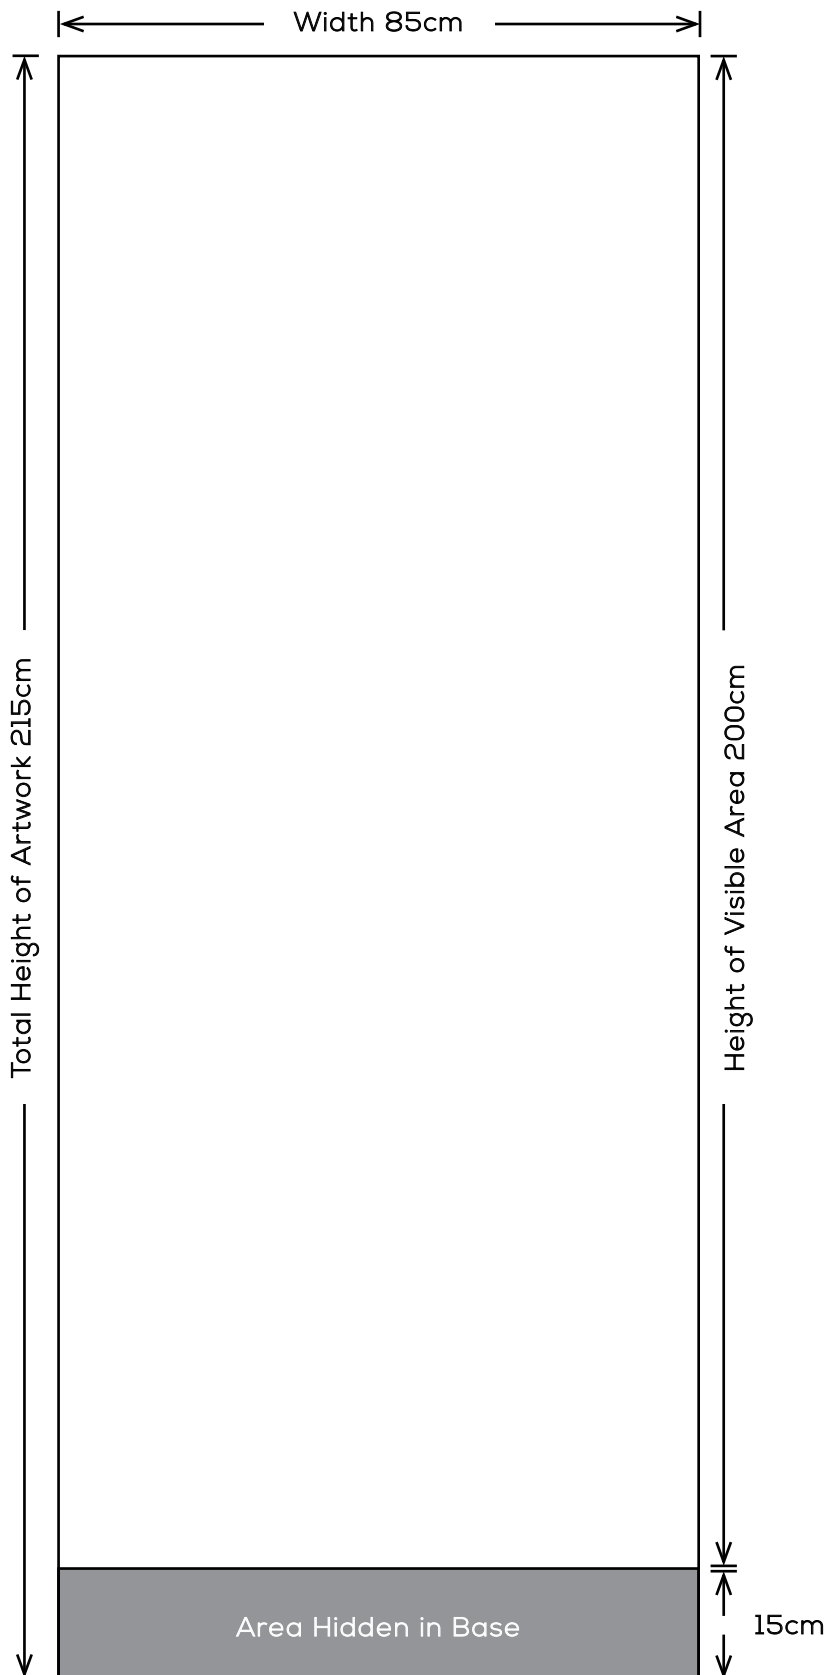

# ROLL UP BANNERS

## ARTWORK INSTRUCTIONS

- Artwork size: 85cm x 215cm including hidden parts. (refer to diagram)
- Prepare artwork in CMYK.
- Artwork resolution: preferably 150 dpi at full size.
- Allow 5mm bleed all around.
- Do not include important images or text in the grey part of the diagram. This will be hidden in the device.
- Text and fonts: create to outlines/convert to paths.
- No crop marks required.
- Save as pdf or as a high quality jpeg.